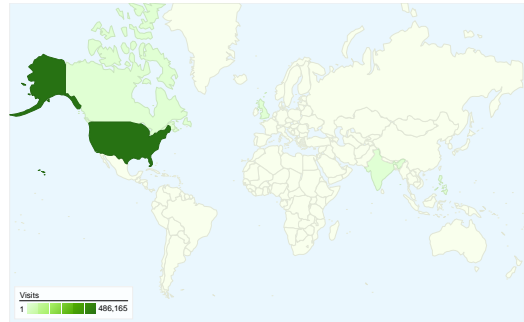

Site Usage

496,479 Visits

62.63% Bounce Rate

1,004,206 Pageviews

00:02:17 Avg. Time on Site

2.02 Pages/Visit

21.12% % New Visits

Visitors Overview

Visitors
132,274

Map Overlay

Traffic Sources Overview

- **Direct Traffic**
253,584.00 (51.08%)
- **Search Engines**
201,416.00 (40.57%)
- **Referring Sites**
41,471.00 (8.35%)
- **Other**
8 (> 0.00%)

Content Overview

All traffic sources sent a total of 496,479 visits

51.08% Direct Traffic

8.35% Referring Sites

40.57% Search Engines

- **Direct Traffic**
253,584.00 (51.08%)
- **Search Engines**
201,416.00 (40.57%)
- **Referring Sites**
41,471.00 (8.35%)
- **Other**
8 (> 0.00%)

496,479 visits came from 166 countries/territories

Site Usage

Country/Territory	Visits	Pages/Visit	Avg. Time on Site	% New Visits	Bounce Rate
Visits 496,479 % of Site Total: 100.00%	Pages/Visit 2.02 Site Avg: 2.02 (0.00%)	Avg. Time on Site 00:02:17 Site Avg: 00:02:17 (0.00%)	% New Visits 21.10% Site Avg: 21.12% (-0.11%)	Bounce Rate 62.63% Site Avg: 62.63% (0.00%)	
United States	486,165	2.01	00:02:17	20.12%	62.65%
Canada	1,587	2.32	00:01:47	50.16%	68.18%
India	1,149	3.05	00:03:39	67.54%	51.96%
Philippines	523	1.37	00:00:45	93.50%	85.85%
United Kingdom	498	1.88	00:01:00	86.35%	74.30%
China	375	3.29	00:03:17	56.00%	49.60%
Algeria	334	2.92	00:04:32	52.10%	29.34%
Egypt	286	2.78	00:04:10	51.40%	45.80%
Malaysia	249	1.35	00:00:47	92.77%	81.12%