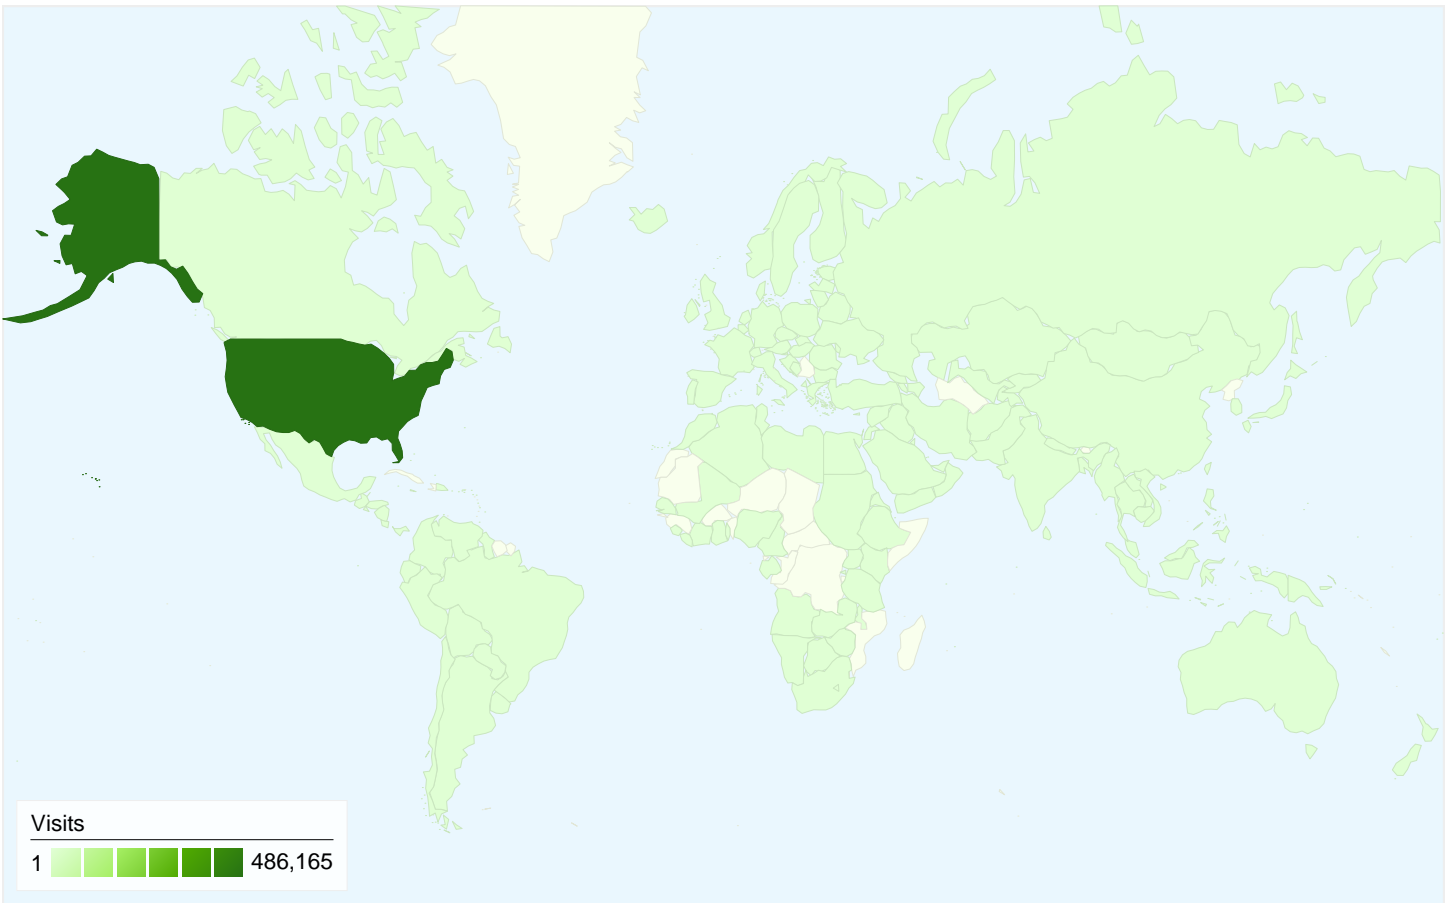

Visitors
132,274

Map Overlay

Traffic Sources Overview

- **Direct Traffic**
253,584.00 (51.08%)
- **Search Engines**
201,416.00 (40.57%)
- **Referring Sites**
41,471.00 (8.35%)
- **Other**
8 (> 0.00%)

Content Overview

All traffic sources sent a total of 496,479 visits

51.08% Direct Traffic

8.35% Referring Sites

40.57% Search Engines

- **Direct Traffic**
253,584.00 (51.08%)
- **Search Engines**
201,416.00 (40.57%)
- **Referring Sites**
41,471.00 (8.35%)
- **Other**
8 (> 0.00%)

This custom dimension resulted in 20,144 Entrances via 8 languages

New tab

Entrances

20,144

% of Site Total:
4.06%

Language	Entrances
en-us	19,931
en	97
ko	67
zh-cn	32
en-gb	8
zh-tw	7
fr	1
hy-am	1

1 - 8 of 8

496,479 visits came from 166 countries/territories

Site Usage

Country/Territory	Visits	Pages/Visit	Avg. Time on Site	% New Visits	Bounce Rate
Visits 496,479 % of Site Total: 100.00%	Pages/Visit 2.02 Site Avg: 2.02 (0.00%)	Avg. Time on Site 00:02:17 Site Avg: 00:02:17 (0.00%)	% New Visits 21.10% Site Avg: 21.12% (-0.11%)	Bounce Rate 62.63% Site Avg: 62.63% (0.00%)	
United States	486,165	2.01	00:02:17	20.12%	62.65%
Canada	1,587	2.32	00:01:47	50.16%	68.18%
India	1,149	3.05	00:03:39	67.54%	51.96%
Philippines	523	1.37	00:00:45	93.50%	85.85%
United Kingdom	498	1.88	00:01:00	86.35%	74.30%
China	375	3.29	00:03:17	56.00%	49.60%
Algeria	334	2.92	00:04:32	52.10%	29.34%
Egypt	286	2.78	00:04:10	51.40%	45.80%
Malaysia	249	1.35	00:00:47	92.77%	81.12%