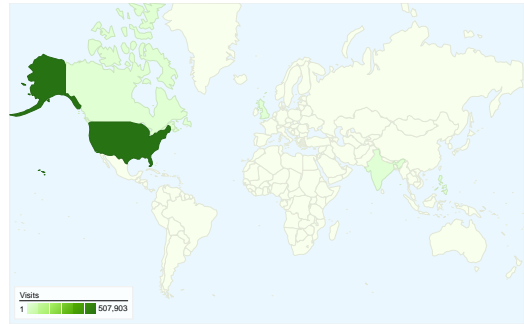

Site Usage

517,890 Visits

60.34% Bounce Rate

1,108,552 Pageviews

00:02:23 Avg. Time on Site

2.14 Pages/Visit

22.03% % New Visits

Visitors Overview

Visitors
140,590

Map Overlay

Traffic Sources Overview

- **Direct Traffic**
261,511.00 (50.50%)
- **Search Engines**
216,287.00 (41.76%)
- **Referring Sites**
40,076.00 (7.74%)
- **Other**
16 (> 0.00%)

Content Overview

All traffic sources sent a total of 517,890 visits

50.50% Direct Traffic

7.74% Referring Sites

41.76% Search Engines

- **Direct Traffic**
261,511.00 (50.50%)
- **Search Engines**
216,287.00 (41.76%)
- **Referring Sites**
40,076.00 (7.74%)
- **Other**
16 (> 0.00%)

1 - 8 of 8

517,890 visits came from 168 countries/territories

Site Usage

Country/Territory	Visits	Pages/Visit	Avg. Time on Site	% New Visits	Bounce Rate
United States	507,903	2.13	00:02:23	21.12%	60.31%
Canada	1,797	2.27	00:01:50	48.91%	64.61%
India	1,015	3.09	00:02:32	70.34%	55.57%
United Kingdom	545	1.96	00:00:53	92.48%	78.90%
Philippines	539	1.53	00:01:21	95.36%	81.63%
China	431	3.74	00:04:33	52.20%	46.17%
Algeria	298	2.97	00:05:04	47.99%	25.17%
South Korea	271	4.44	00:03:55	71.22%	45.76%
Saudi Arabia	228	2.65	00:02:49	50.88%	58.33%