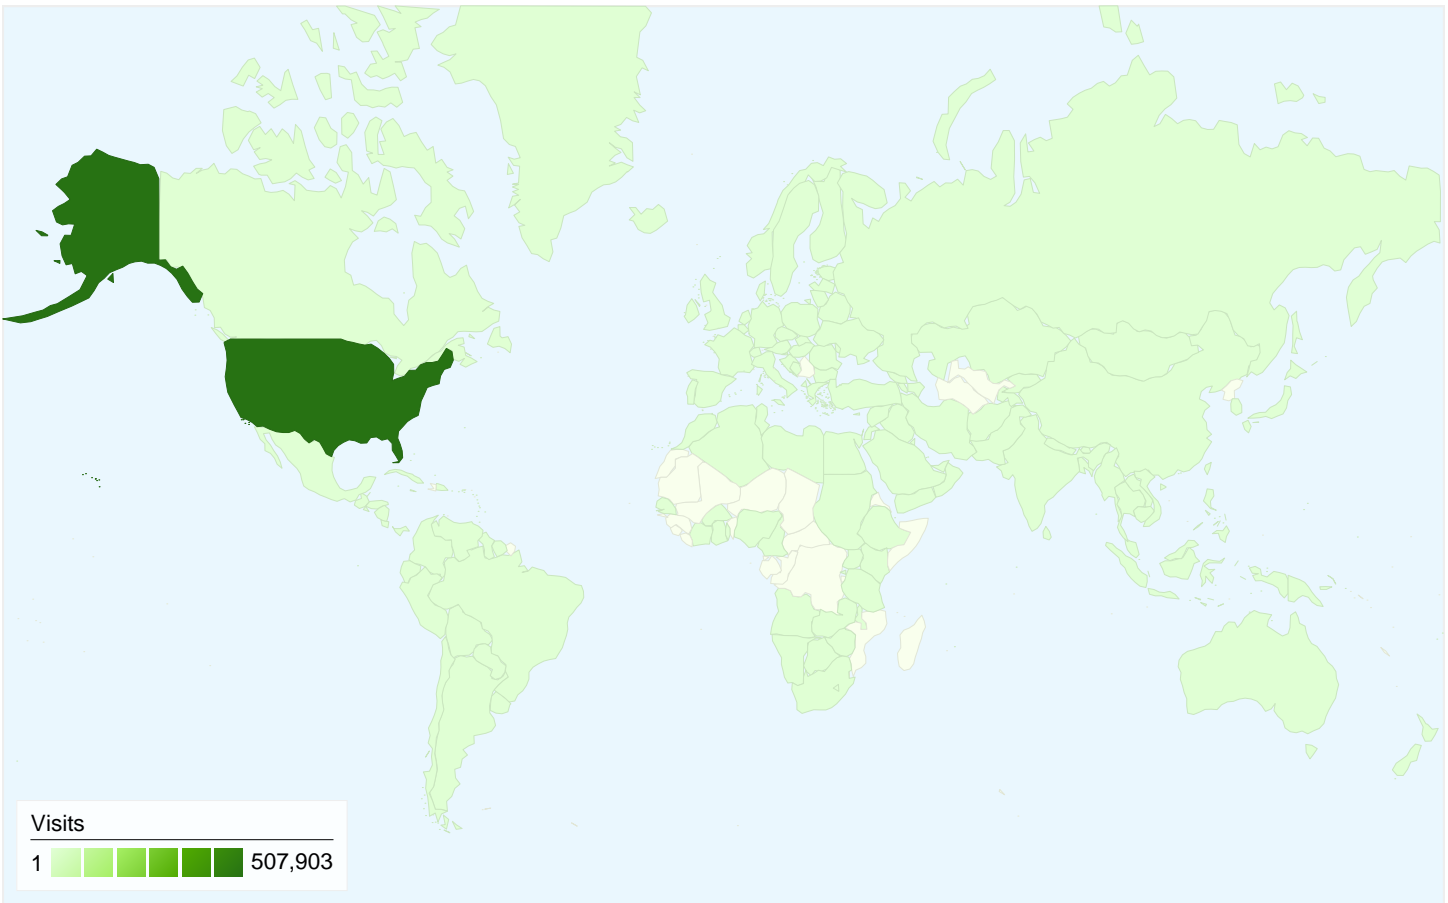

Visitors
140,590

Map Overlay

Traffic Sources Overview

- **Direct Traffic**
261,511.00 (50.50%)
- **Search Engines**
216,287.00 (41.76%)
- **Referring Sites**
40,076.00 (7.74%)
- **Other**
16 (> 0.00%)

Content Overview

All traffic sources sent a total of 517,890 visits

50.50% Direct Traffic

7.74% Referring Sites

41.76% Search Engines

- **Direct Traffic**
261,511.00 (50.50%)
- **Search Engines**
216,287.00 (41.76%)
- **Referring Sites**
40,076.00 (7.74%)
- **Other**
16 (> 0.00%)

This report is based on sampled data.

This custom dimension resulted in 21,612 Entrances via 8 languages

New tab

Entrances
21,612
 % of Site Total:
 4.17%

Language	Entrances
en-us	21,406
en	105
ko	48
zh-cn	27
zh-tw	17
fr	3
en-gb	2
hy-am	1

1 - 8 of 8

517,890 visits came from 168 countries/territories

Site Usage

Country/Territory	Visits	Pages/Visit	Avg. Time on Site	% New Visits	Bounce Rate
United States	507,903	2.13	00:02:23	21.12%	60.31%
Canada	1,797	2.27	00:01:50	48.91%	64.61%
India	1,015	3.09	00:02:32	70.34%	55.57%
United Kingdom	545	1.96	00:00:53	92.48%	78.90%
Philippines	539	1.53	00:01:21	95.36%	81.63%
China	431	3.74	00:04:33	52.20%	46.17%
Algeria	298	2.97	00:05:04	47.99%	25.17%
South Korea	271	4.44	00:03:55	71.22%	45.76%
Saudi Arabia	228	2.65	00:02:49	50.88%	58.33%